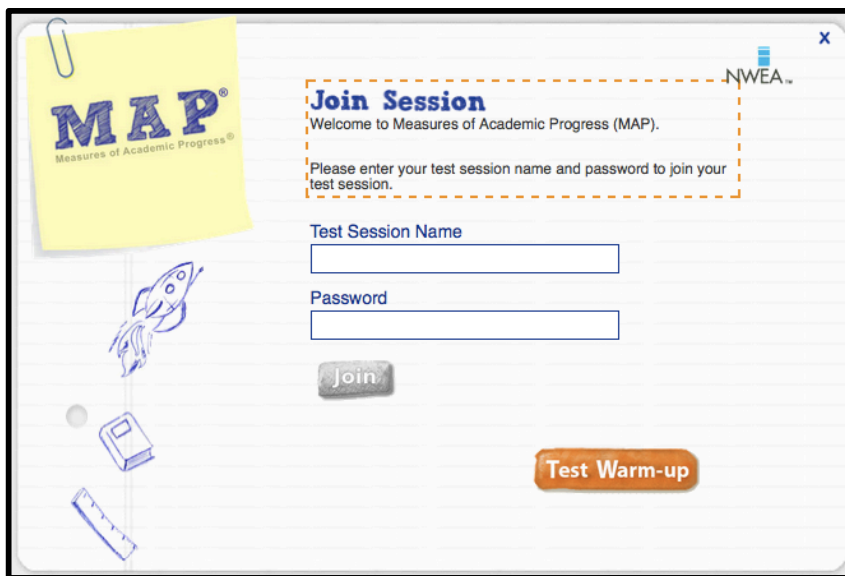

## Launching the test window

1. In the **Safari browser ONLY** enter the following URL [test.mapnwea.org/](http://test.mapnwea.org/)
2. Hit Enter
3. It will most likely be a blank page or error page
4. Click inside the URL Bar hit Enter or Return to refresh the page
5. Now you should see the NWEA browser page, if not give it about a 5 second count and refresh again. Continue to refresh the browser until you see the following page. I have seen this take four refreshes
6. **DO NOT TEST IN THIS WINDOW.**
7. **Minimize, do not close, this window (Click Yellow (-) Button in Upper Left Corner of Window)**