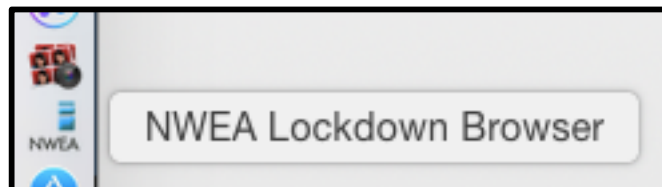

8. **YOU MUST NOW LAUNCH THE SECURE NWEA BROWSER FROM THE DOCK**